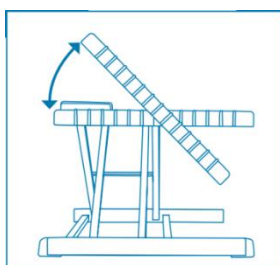

# PRO 959<sup>®</sup>

Art. 09590000

 **SCORE**<sup>®</sup>  
seats to suit

UPC CODE:

811353030015

- A **highly user-friendly** single foot-operated adjustment mechanism that requires only a slight tap of the orange button. Press it down, let the board come up whilst keeping your foot or feet on top of the board. To lower the board, push the button and press the board down with your legs with very little force. Take your foot off the button to lock the height in position.
- **Easily adjustable** to the right height for you, between 3.5" – 14.5" (9 and 37 cm)
- **Optimum freedom of movement** thanks to the footboard's tilt angle to get the position that is most comfortable for you
- **Non-slip feet**, suitable for every type of floor
- **Large non-slip footboard**, WxD 19.3" x 15.75" (49 x 40 cm), for optimum comfort (as per **DIN 4556**)
- Can carry a weight of up to **220 Lbs** (100 kg)
- Quality that translates into a **5-year guarantee**
- **99% recyclable** thanks to Score's careful selection of materials