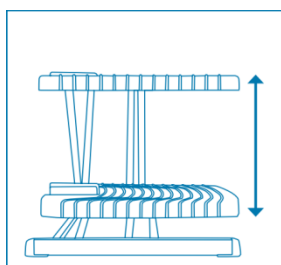

# PRO 959<sup>®</sup>

Art. 09590000

 **SCORE**<sup>®</sup>  
seats to suit

UPC CODE:

811353030015

- A **highly user-friendly** single foot-operated adjustment mechanism that requires only a slight tap of the orange button. Press it down, let the board come up whilst keeping your foot or feet on top of the board. To lower the board, push the button and press the board down with your legs with very little force. Take your foot off the button to lock the height in position.
- **Easily adjustable** to the right height for you, between 3.5" – 14.5" (9 and 37 cm)
- **Optimum freedom of movement** thanks to the footboard's tilt angle to get the position that is most comfortable for you
- **Non-slip feet**, suitable for every type of floor
- **Large non-slip footboard**, WxD 19.3" x 15.75" (49 x 40 cm), for optimum comfort (as per **DIN 4556**)
- Can carry a weight of up to **220 Lbs** (100 kg)
- Quality that translates into a **5-year guarantee**
- **99% recyclable** thanks to Score's careful selection of materials