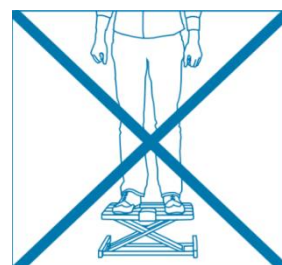

# PRO 959<sup>®</sup>

Art. 09590000

 **SCORE**<sup>®</sup>  
seats to suit

UPC CODE:

811353030015

- A **highly user-friendly** single foot-operated adjustment mechanism that requires only a slight tap of the orange button. Press it down, let the board come up whilst keeping your foot or feet on top of the board. To lower the board, push the button and press the board down with your legs with very little force. Take your foot off the button to lock the height in position.
- **Easily adjustable** to the right height for you, between 3.5" – 14.5" (9 and 37 cm)
- **Optimum freedom of movement** thanks to the footboard's tilt angle to get the position that is most comfortable for you
- **Non-slip feet**, suitable for every type of floor
- **Large non-slip footboard**, WxD 19.3" x 15.75" (49 x 40 cm), for optimum comfort (as per **DIN 4556**)
- Can carry a weight of up to **220 Lbs** (100 kg)
- Quality that translates into a **5-year guarantee**
- **99% recyclable** thanks to Score's careful selection of materials