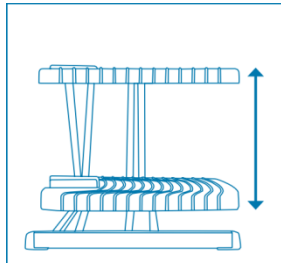

# PRO 952<sup>®</sup>

Art. PRO 952

**SCORE<sup>®</sup>**  
seats to suit

**UPC CODE:**

- A **highly user-friendly** single foot-operated adjustment mechanism that requires only a slight tap of the orange button. Press it down, let the board come up whilst keeping your foot or feet on top of the board. To lower the board, push the button and press the board down with your legs with very little force. Take your foot off the button to lock the height in position.
- **Easily adjustable** to the right height for you, between 3.15" – 11.8" ( 8 – 30 cm)
- **Optimum freedom of movement** thanks to the footboard's tilt angle to get the position that is most comfortable for you
- **Non-slip feet**, suitable for every type of floor
- **Non-slip footboard**, 17.3" x 12.6" (WxD) (44 x 32 cm), for optimum comfort (as per **DIN 4556**)
- Can carry a weight of up to **220 Lbs** (100 kg)
- Quality that translates into a **5-year guarantee**
- **99% recyclable** thanks to Score's careful selection of materials