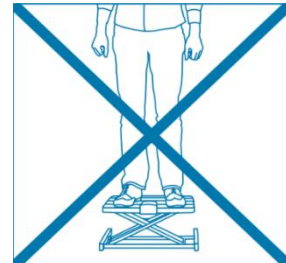

# PRO 952<sup>®</sup>

Art. PRO 952

**SCORE<sup>®</sup>**  
seats to suit

**UPC CODE:**

- A **highly user-friendly** single foot-operated adjustment mechanism that requires only a slight tap of the orange button. Press it down, let the board come up whilst keeping your foot or feet on top of the board. To lower the board, push the button and press the board down with your legs with very little force. Take your foot off the button to lock the height in position.
- **Easily adjustable** to the right height for you, between 3.15" – 11.8" ( 8 – 30 cm)
- **Optimum freedom of movement** thanks to the footboard's tilt angle to get the position that is most comfortable for you
- **Non-slip feet**, suitable for every type of floor
- **Non-slip footboard**, 17.3" x 12.6" (WxD) (44 x 32 cm), for optimum comfort (as per **DIN 4556**)
- Can carry a weight of up to **220 Lbs** (100 kg)
- Quality that translates into a **5-year guarantee**
- **99% recyclable** thanks to Score's careful selection of materials