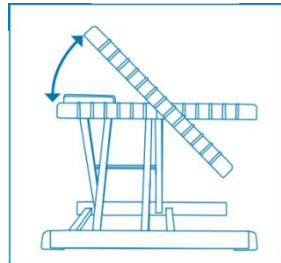

# PRO 952<sup>®</sup>

Art. PRO 952

**SCORE<sup>®</sup>**  
seats to suit

**UPC CODE:**

- A **highly user-friendly** single foot-operated adjustment mechanism that requires only a slight tap of the orange button. Press it down, let the board come up whilst keeping your foot or feet on top of the board. To lower the board, push the button and press the board down with your legs with very little force. Take your foot off the button to lock the height in position.
- **Easily adjustable** to the right height for you, between 3.15" – 11.8" ( 8 – 30 cm)
- **Optimum freedom of movement** thanks to the footboard's tilt angle to get the position that is most comfortable for you
- **Non-slip feet**, suitable for every type of floor
- **Non-slip footboard**, 17.3" x 12.6" (WxD) (44 x 32 cm), for optimum comfort (as per **DIN 4556**)
- Can carry a weight of up to **220 Lbs** (100 kg)
- Quality that translates into a **5-year guarantee**
- **99% recyclable** thanks to Score's careful selection of materials