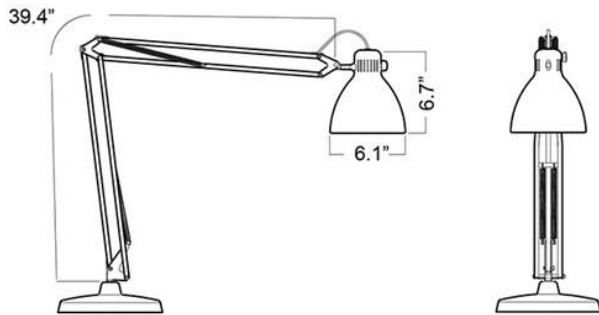

---

Standard with edge clamp mount.

Accessory panel mount bracket or tool-tile bracket are also available.

---

41" parallel, spring-balanced, three-pivot arm. Up-and-down and rotational head movement.

---

L-1 LED with an integrated 9/4 hour auto shut-off functionality.

## MEASUREMENT DRAWINGS

L-1