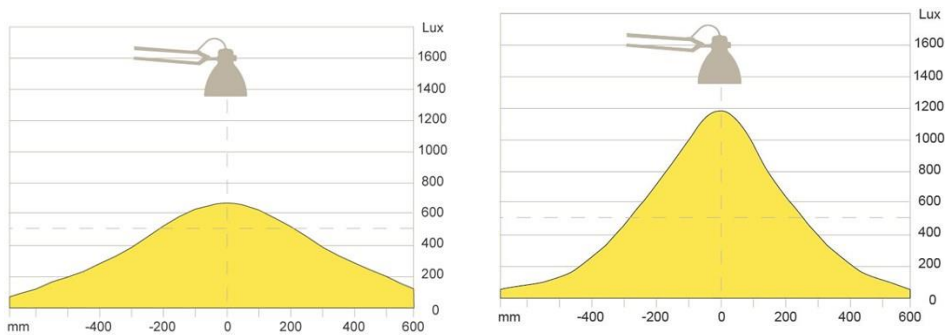

LIGHT MEASUREMENT DRAWINGS