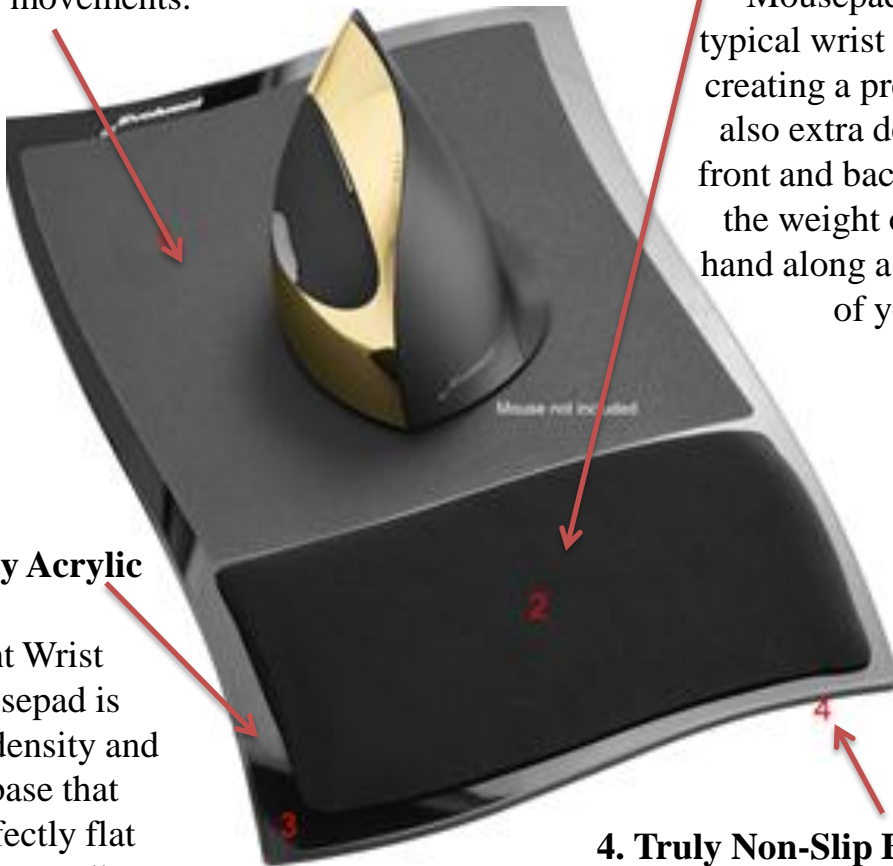

1. Precision Glide Surface

The Evoluent Wrist Comfort Mousepad has a sheet of proprietary low friction material that enables much more precise control of mouse movements.

2. Extra Large Wrist Support

The gel support on the Evoluent Wrist Comfort Mousepad is softer than typical wrist supports to avoid creating a pressure point. It is also extra deep between the front and back edges to spread the weight of your arm and hand along a much larger area of your arm.

3. High Density Acrylic Base

The Evoluent Wrist Comfort Mousepad is made of a high density and rigid acrylic base that provides a perfectly flat gliding surface, regardless of the unevenness of a desk

4. Truly Non-Slip Bottom

The Evoluent Wrist Comfort Mousepad has full width, special high traction material on the bottom that positively prevents the mousepad from moving.

Aligns Hand with Forearm

The wrist support on the Evoluent Wrist Comfort Mousepad lifts your forearm slightly to help align it with the hand.