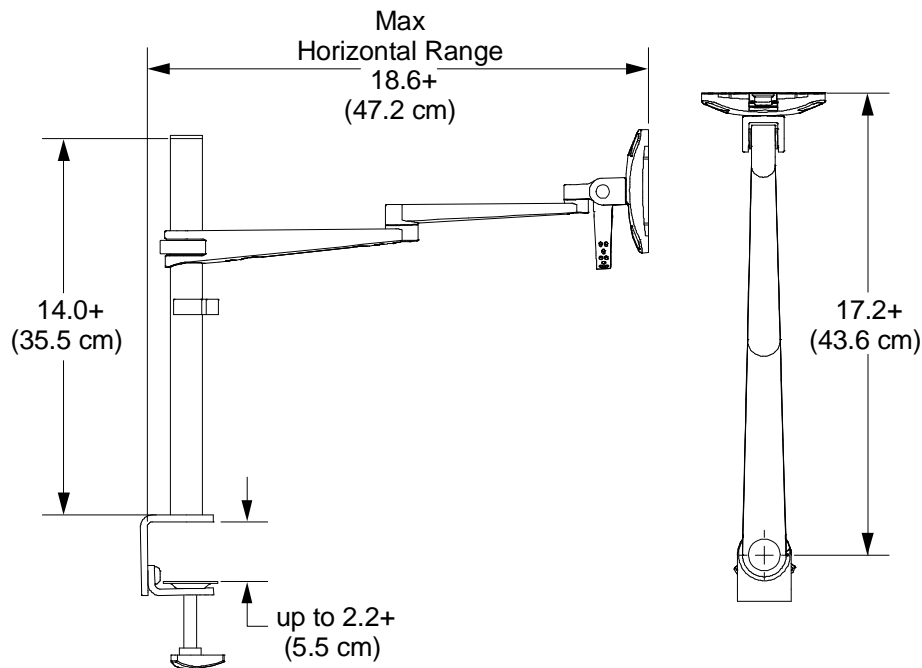

PROXIMA

Lateral Monitor Arm Mount

Specifications

PROXIMA Lateral Monitor Arm Mount Capabilities

Horizontal Range: 18.6+(47.2 cm)

Pole Size: 14+(35.5 cm)

Monitor Tilt: 90° up, 20° down from centre

Monitor Pivot: Landscape to Portrait

Monitor Compatibility: VESA 75mm and 100mm

Cable Management: Cables are clipped beneath arm

Mounting Options: Desk Edge Clamp, Grommet, Thru-Desk

Monitor Weight: Up to 20 lbs (9.0 kg) at standard monitor depths